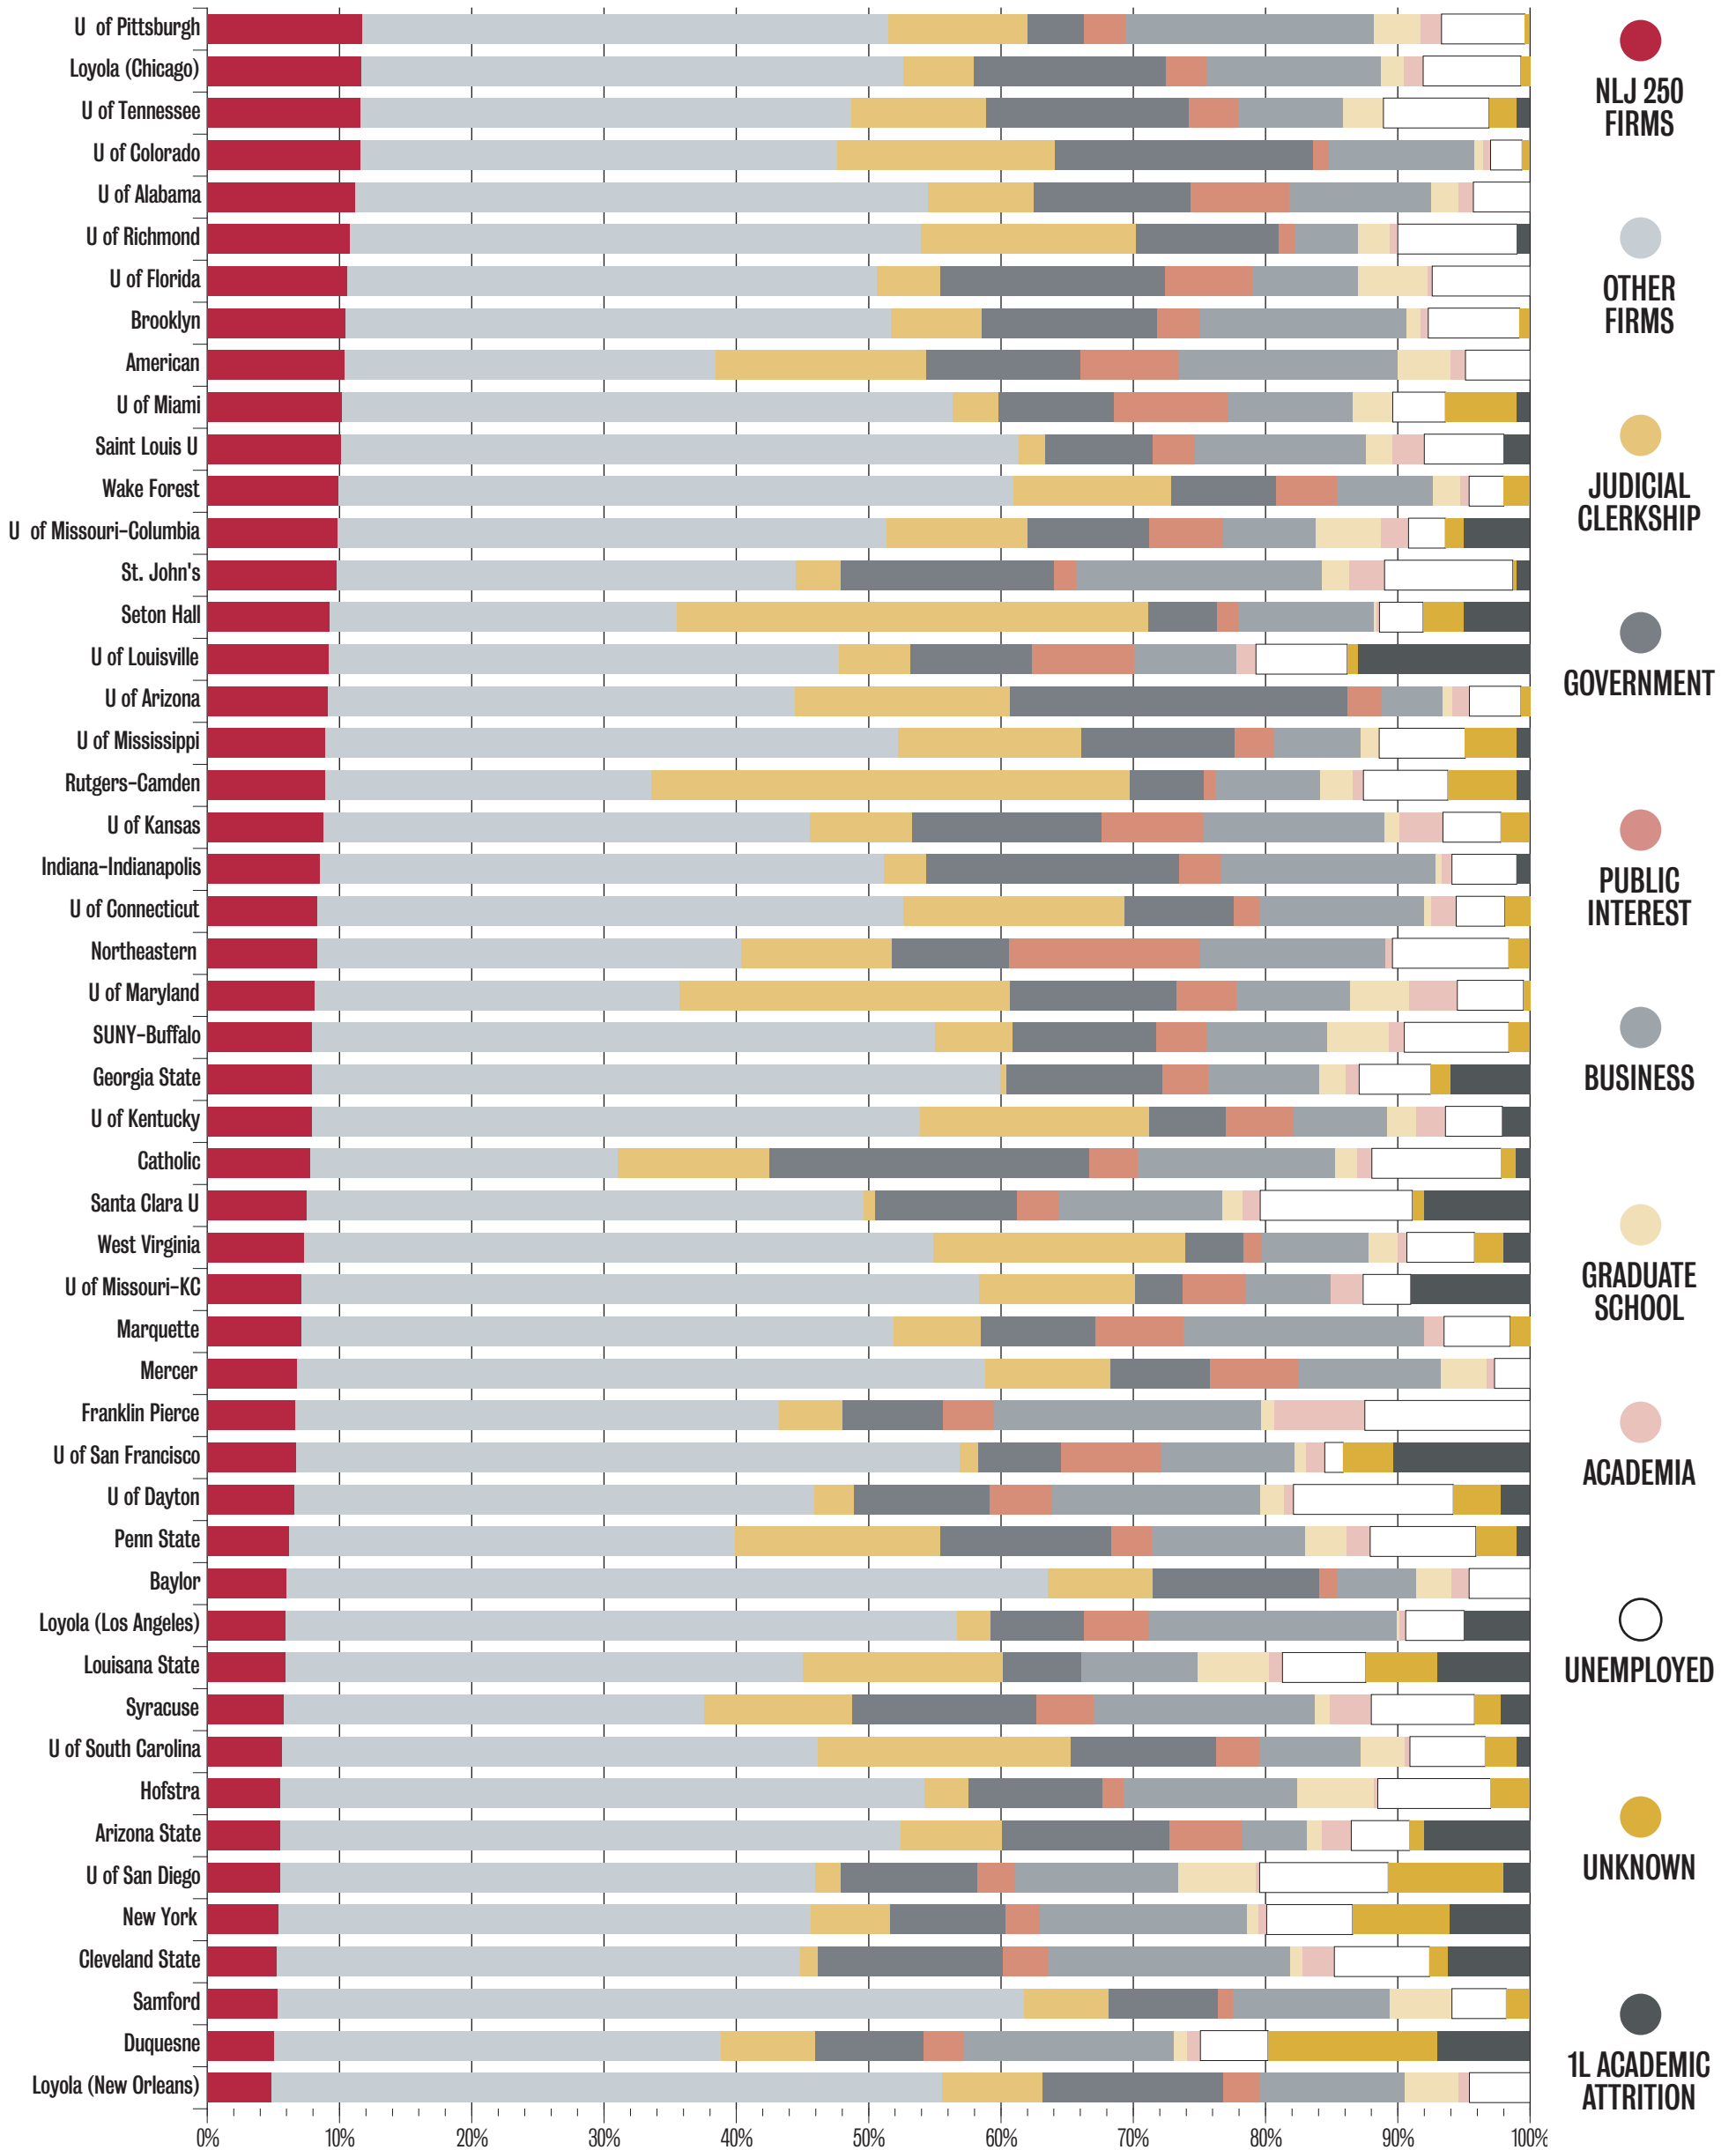

EMPLOYMENT TRENDS FOR LAW SCHOOL GRADS

Where the class of 2005 found work. The top 100 out of 194 ABA-approved schools ranked by percentage of graduates at NLJ 250 firms.

Sources: American Bar Association-Law School Admission Council Official Guide to ABA-Approved Law Schools (2008 ed.), ALM Research