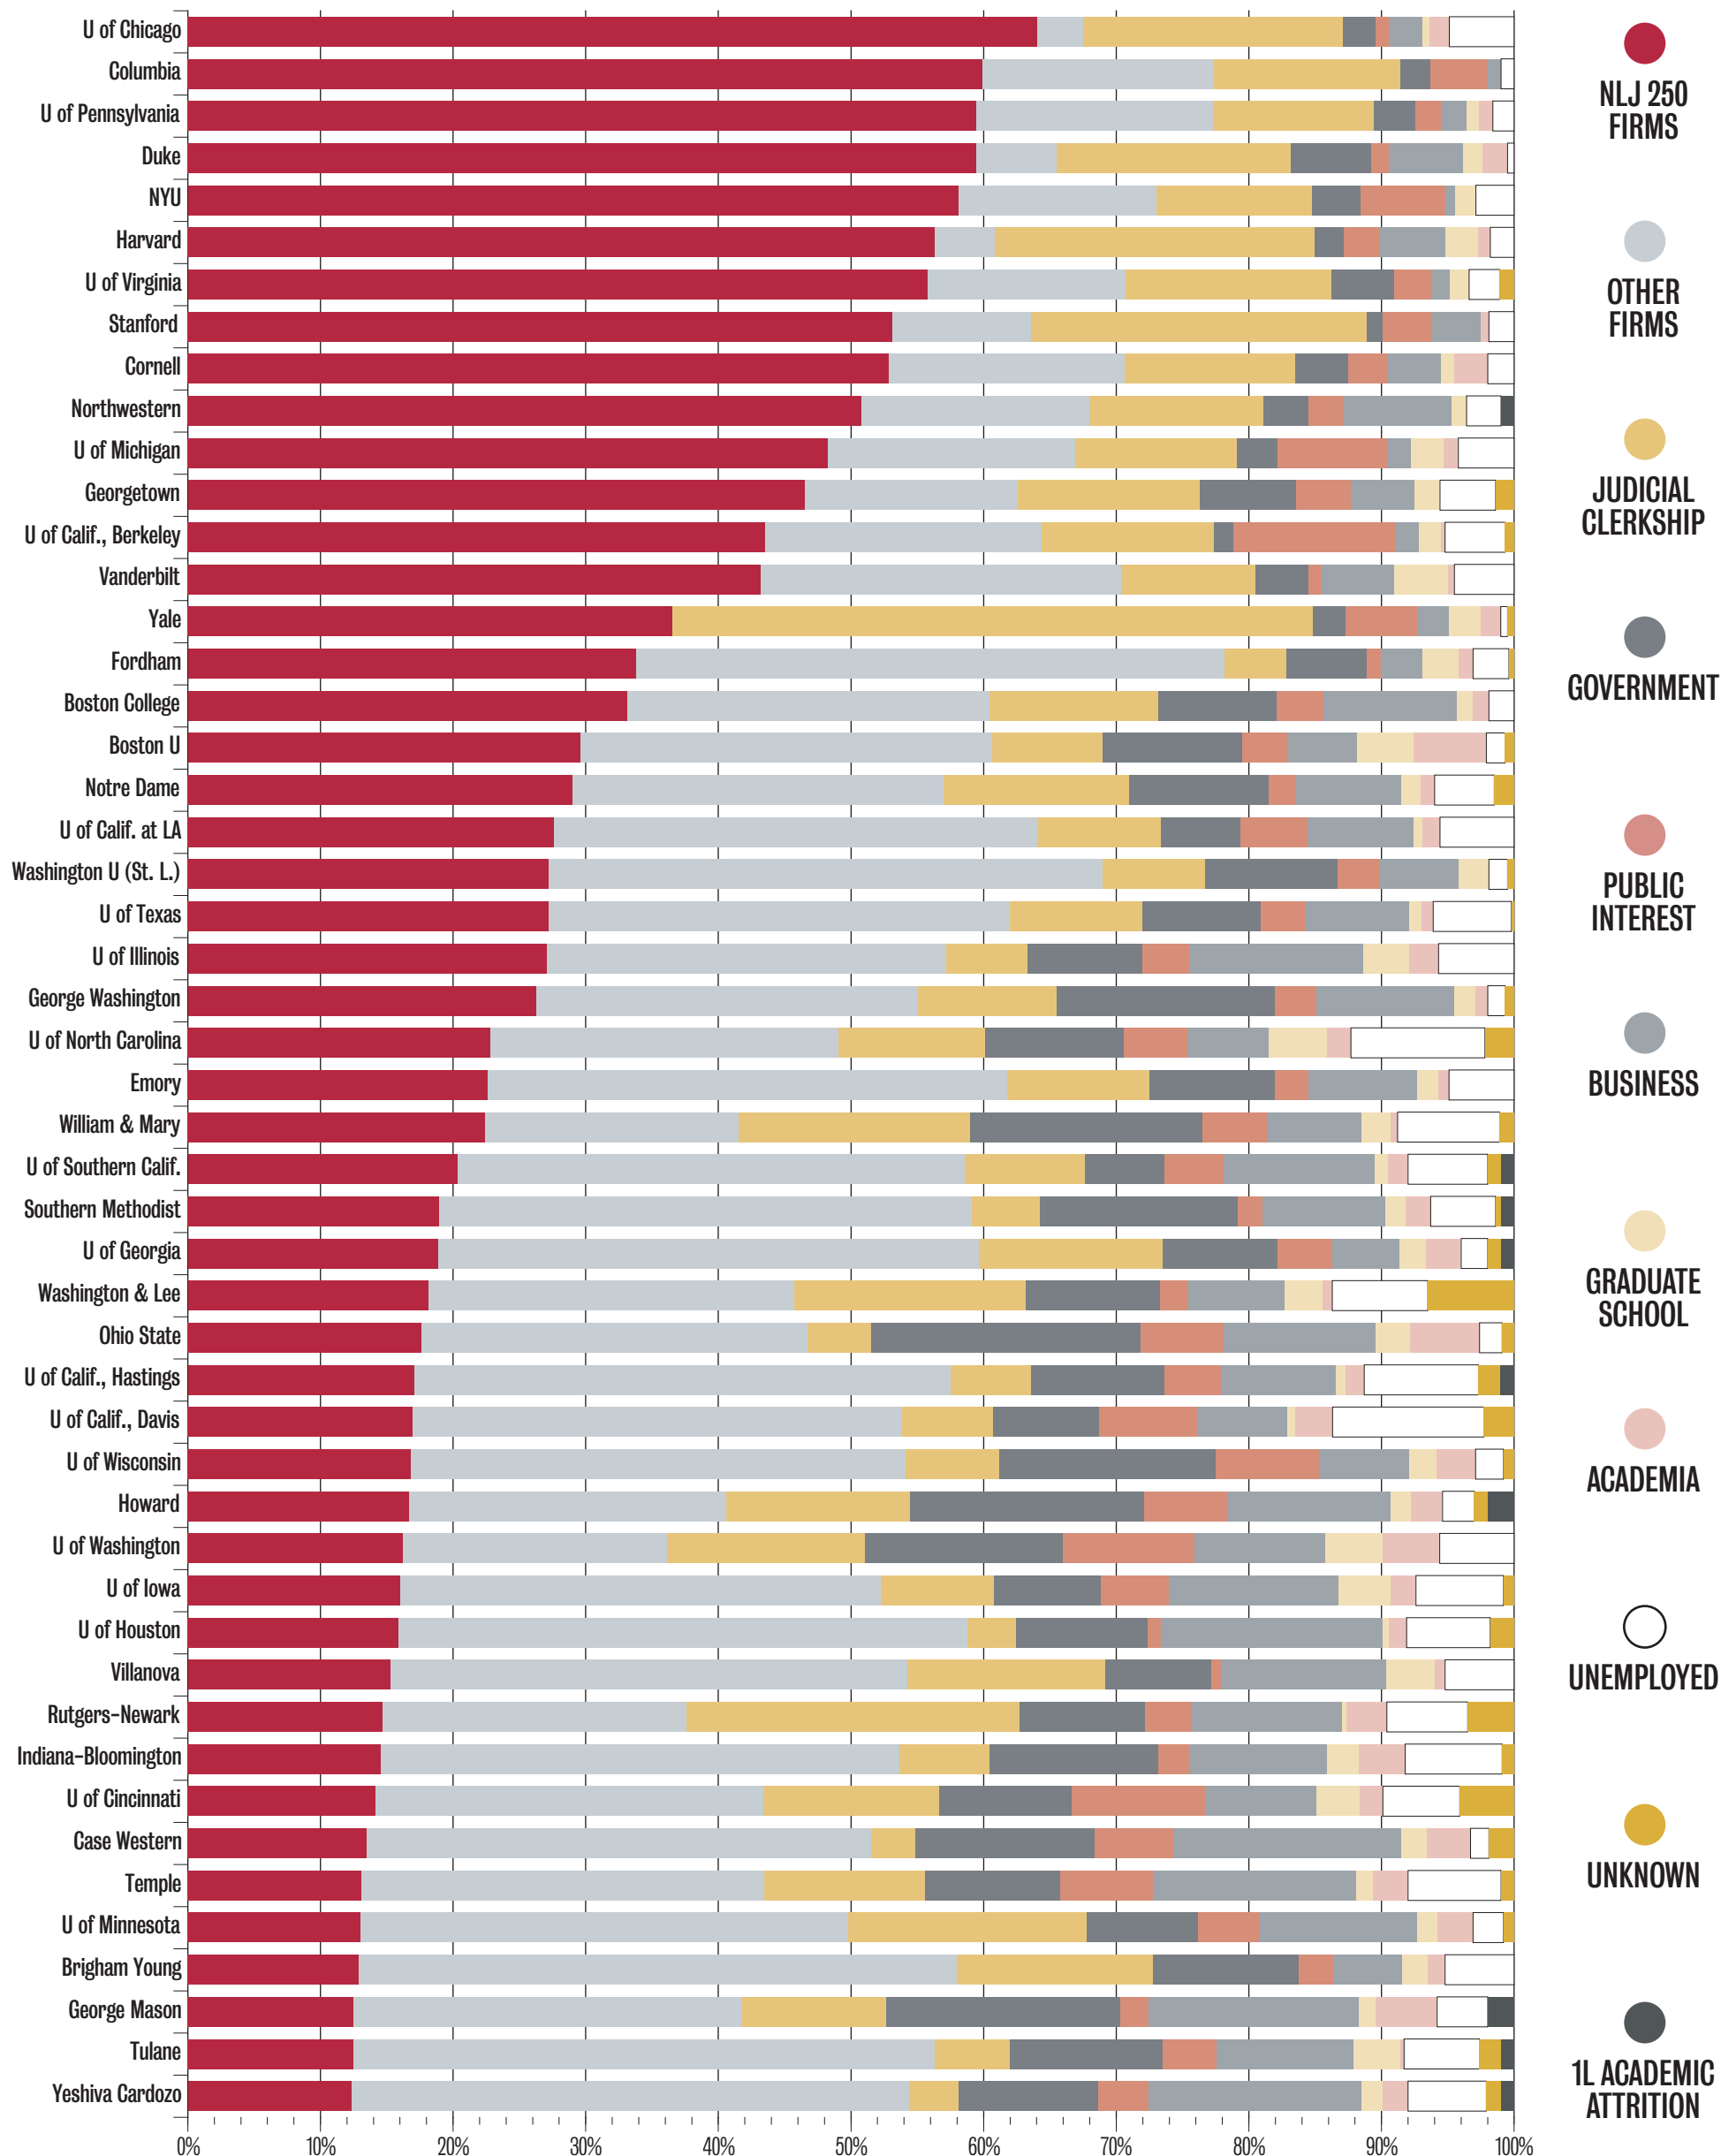

EMPLOYMENT TRENDS FOR LAW SCHOOL GRADS

Where the class of 2005 found work. The top 100 out of 194 ABA-approved schools ranked by percentage of graduates at NLJ 250 firms.

Sources: American Bar Association-Law School Admission Council Official Guide to ABA-Approved Law Schools (2008 ed.), ALM Research